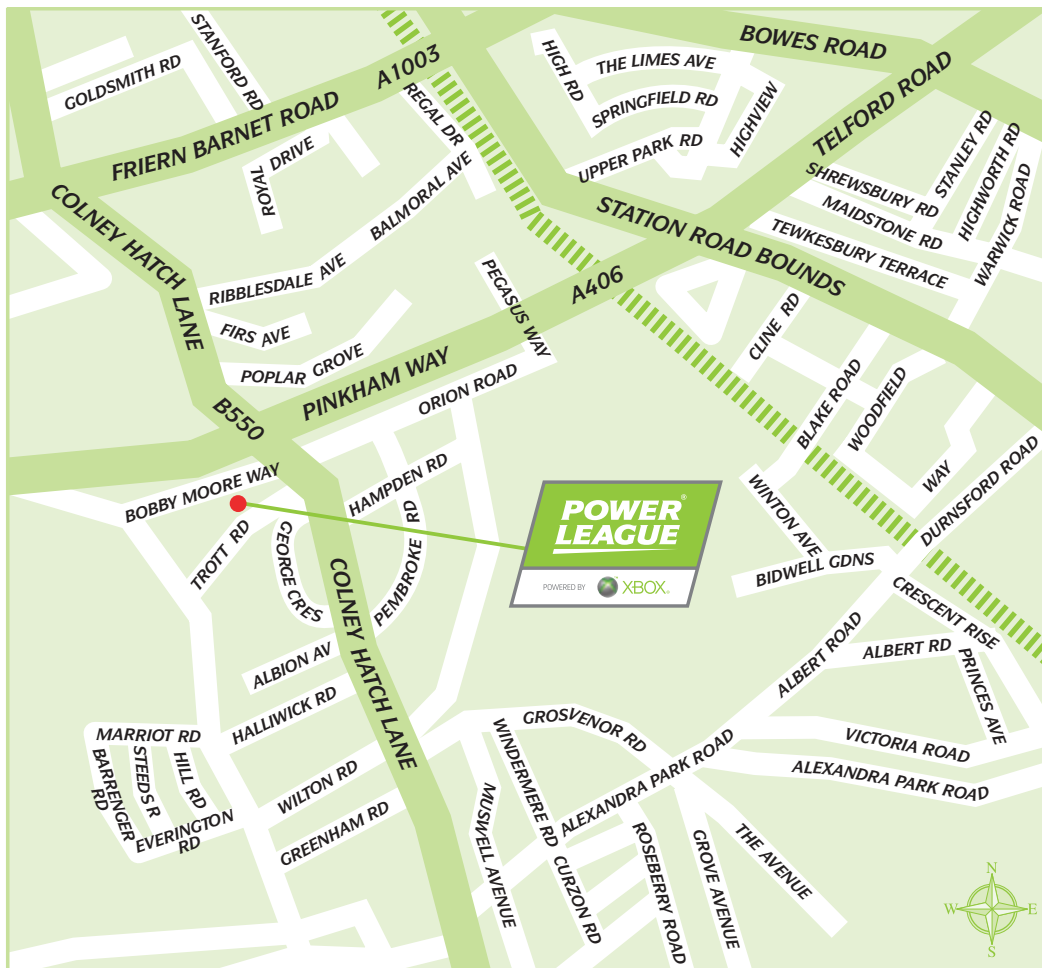

www.powerleague.co.uk

POWERLEAGUE BARNET

Bobby Moore, (off Colney Hatch Lane), Friern Barnet, London N10 1ST

Telephone 0208 442 1000 **Fax** 0208 365 2931

Directions to Powerleague Barnet

- Situated just off the A406 North Circular.
- **From the West** (A406 Nth Circular) – Drive over the Brent Cross flyover at the bottom of the M1, Pass through the junction of the Nth Circ and the A1 taking care to remain on the A406 (Nth Circ) and not join the A1 city bound. Continue on Nth Circ for 2.5 miles until exit at slip road sign posted B550 Muswell Hill, Friern Barnet. Turn right at the top of the slip road onto Colney Hatch Lane and cross the bridge over the Nth Circ, turn right again as if to rejoin the Nth Circ in the opposite direction, but instead turn left into our car park.
- **From the East** (A406 Nth Circular) – Drive past the large gas works on the right. Leave the North Circular onto the slip road sign posted B550 Muswell Hill, Friern Barnet. Cross over the B550 Colney Hatch Lane back onto the slip road as if to rejoin the North Circular in the same direction but turn immediately left into our car park.